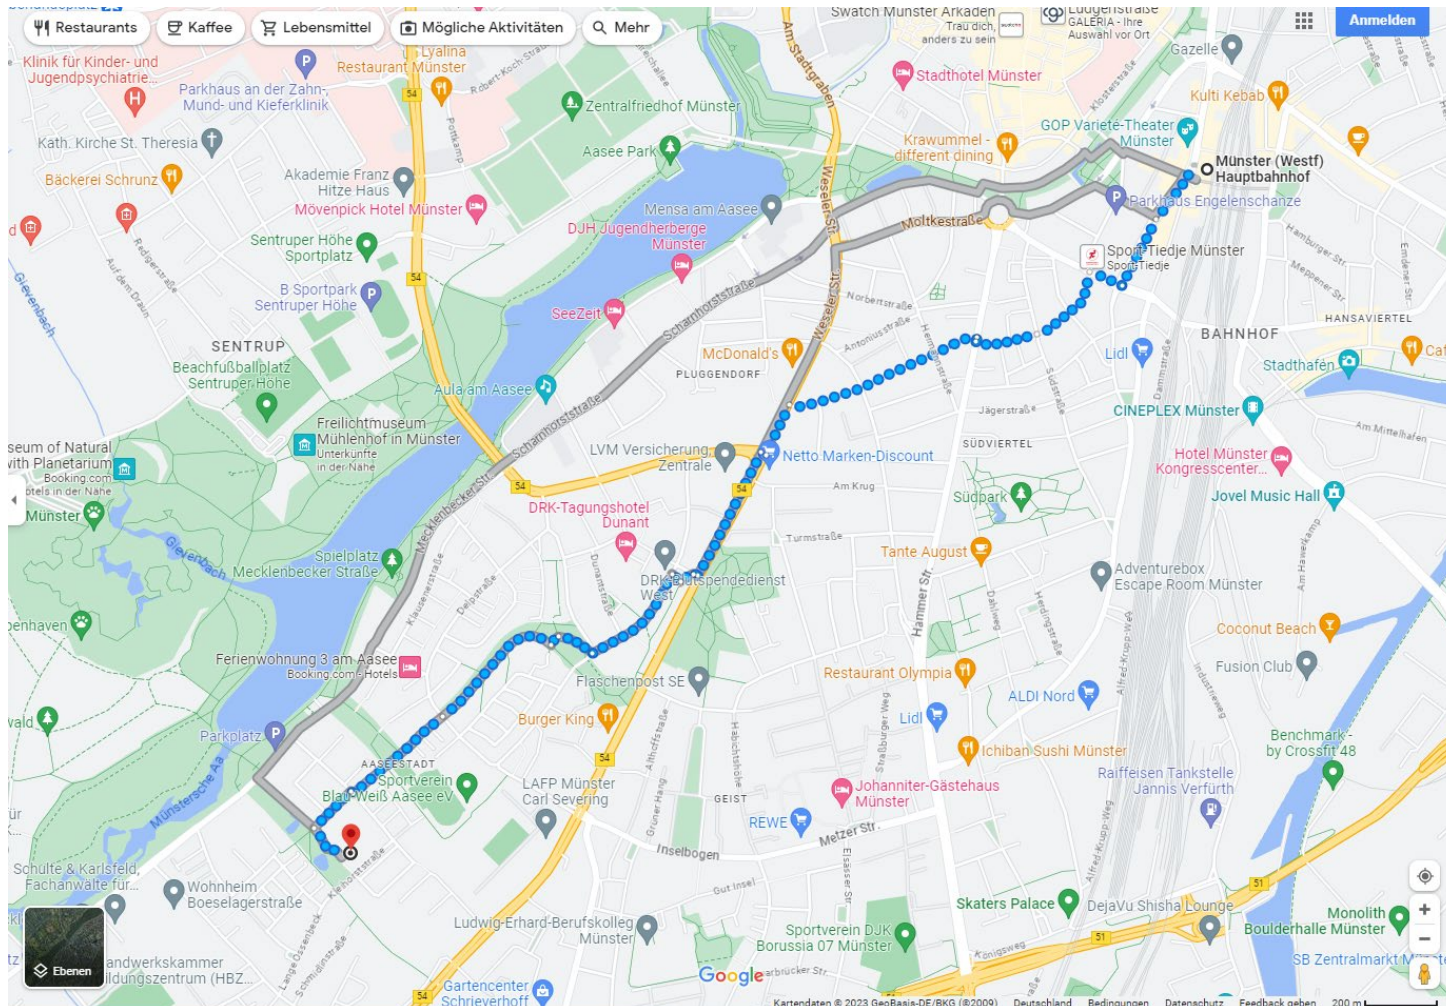

Distance by feet: Münster main station to Jugendgästehaus: 1.6 km (20 min)

Distance by feet from Jugendgästehaus to venue: 1.9 km (25 min)

Canisiushaus

Adress: Canisiushaus Münster
Canisiusweg 23
48151 Münster
Email: info@canisianer.de
Tel.: +49(251)777680

Distance by feet from Münster main station to Canisiushaus: 3.6 km (45 min); There are also bus lines available.

Distance by feet from Canisiushaus to venue: 2.8 km (36 min). There are also bus lines available