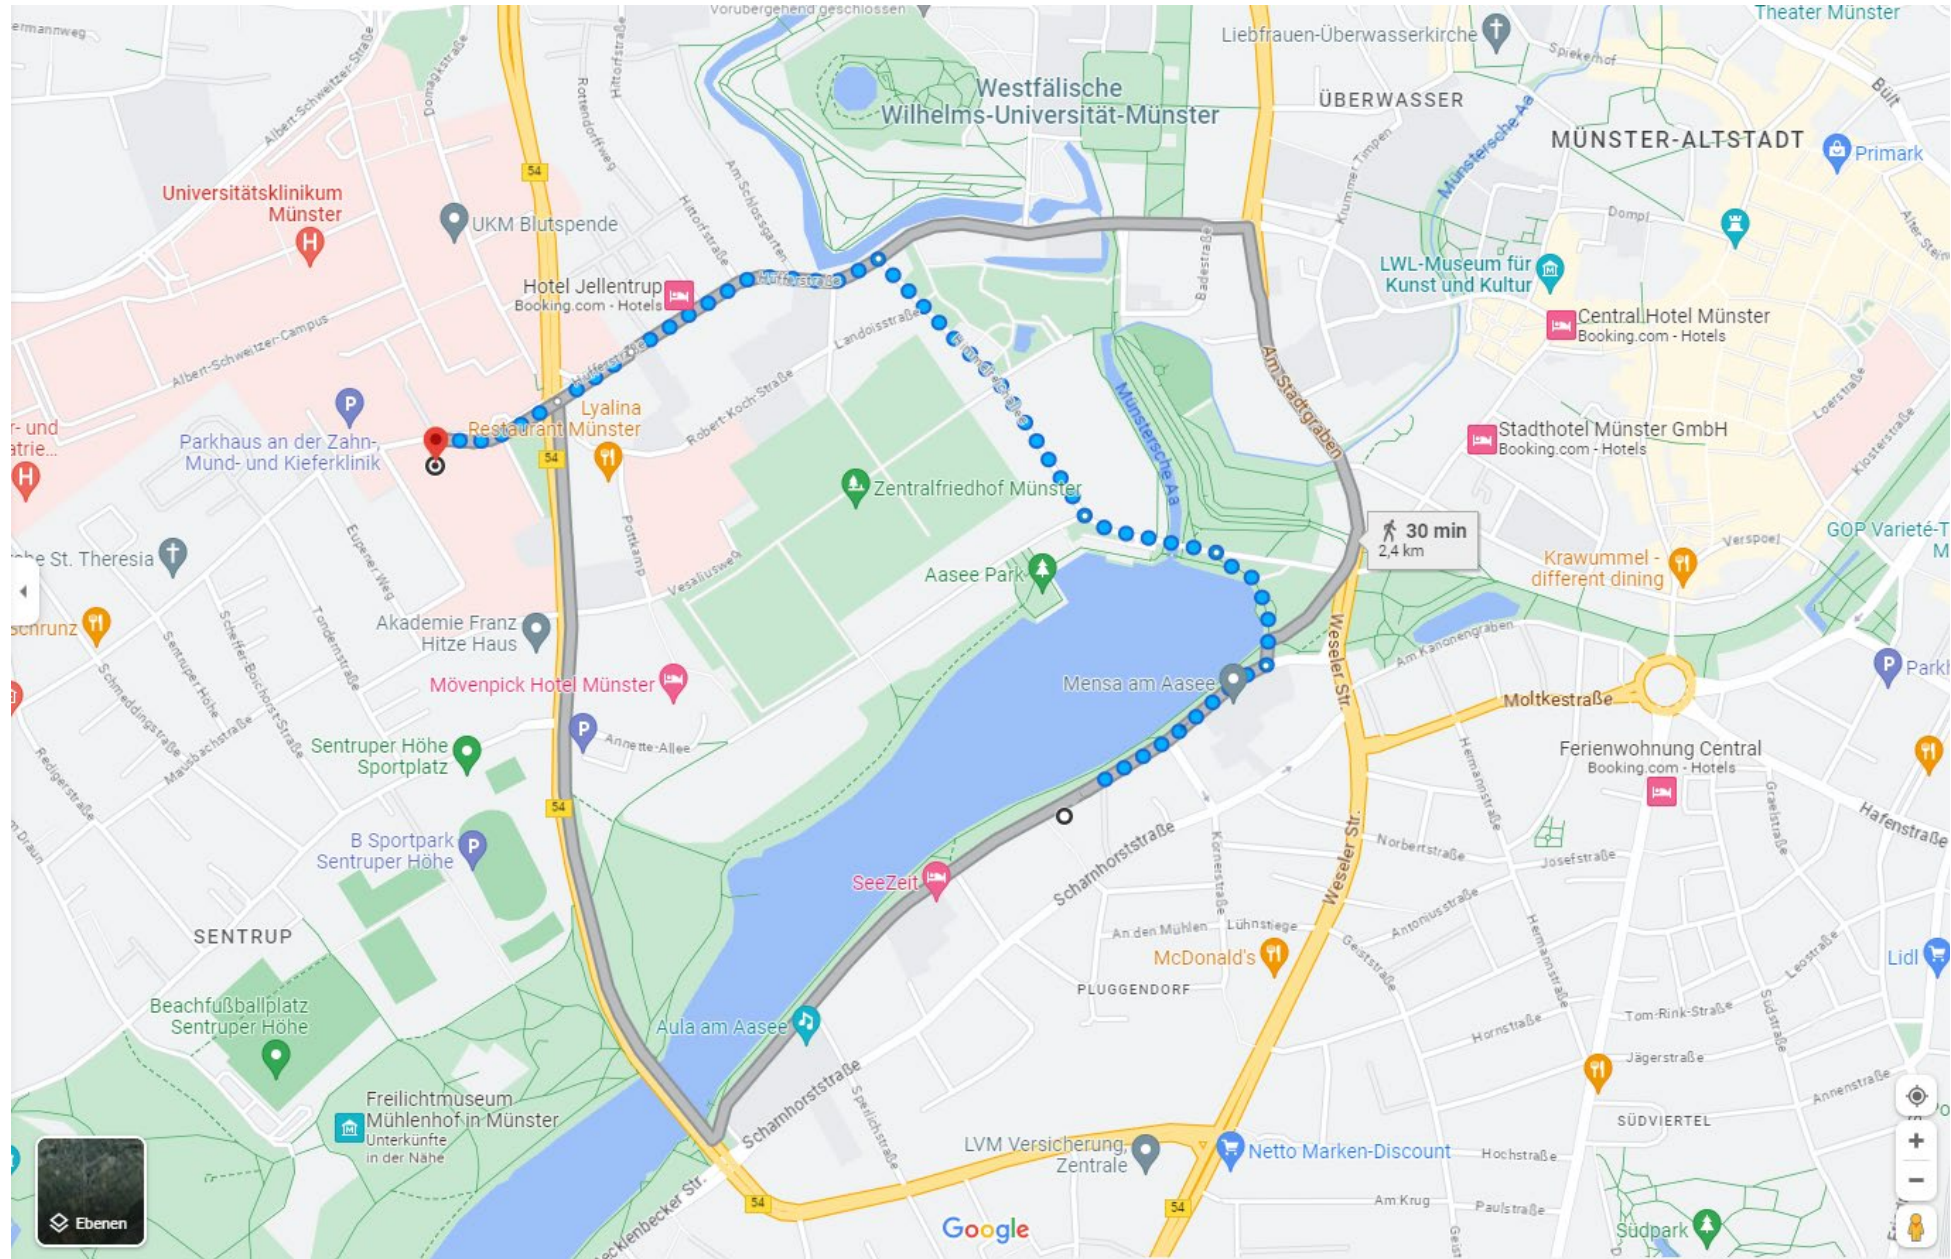

Jugendgästehaus Aasee

Address: Jugendgästehaus Aasee
Bismarckallee 31
48151 Münster
Email: jgh-muenster@djh-wl.de
Tel.: +49(251)530 280/Fax: +49(251)530 28 50

Reserved (for guests up to and including 26 yrs):
8 standard twin rooms with breakfast: **44,80 €/day** or halfboard: **61,00€/day**
5 comfort twin rooms with breakfast: **53,50/day** or halfboard: **63,20/day**

Distance by feet: Münster main station to Jugendgästehaus: 1.6 km (20 min)

Distance by feet from Jugendgästehaus to venue: 1.9 km (25 min)

Canisiushaus

Adress: Canisiushaus Münster
Canisiusweg 23
48151 Münster
Email: info@canisianer.de
Tel.: +49(251)777680

Distance by feet from Münster main station to Canisiushaus: 3.6 km (45 min); There are also bus lines available.

Distance by feet from Canisiushaus to venue: 2.8 km (36 min). There are also bus lines available