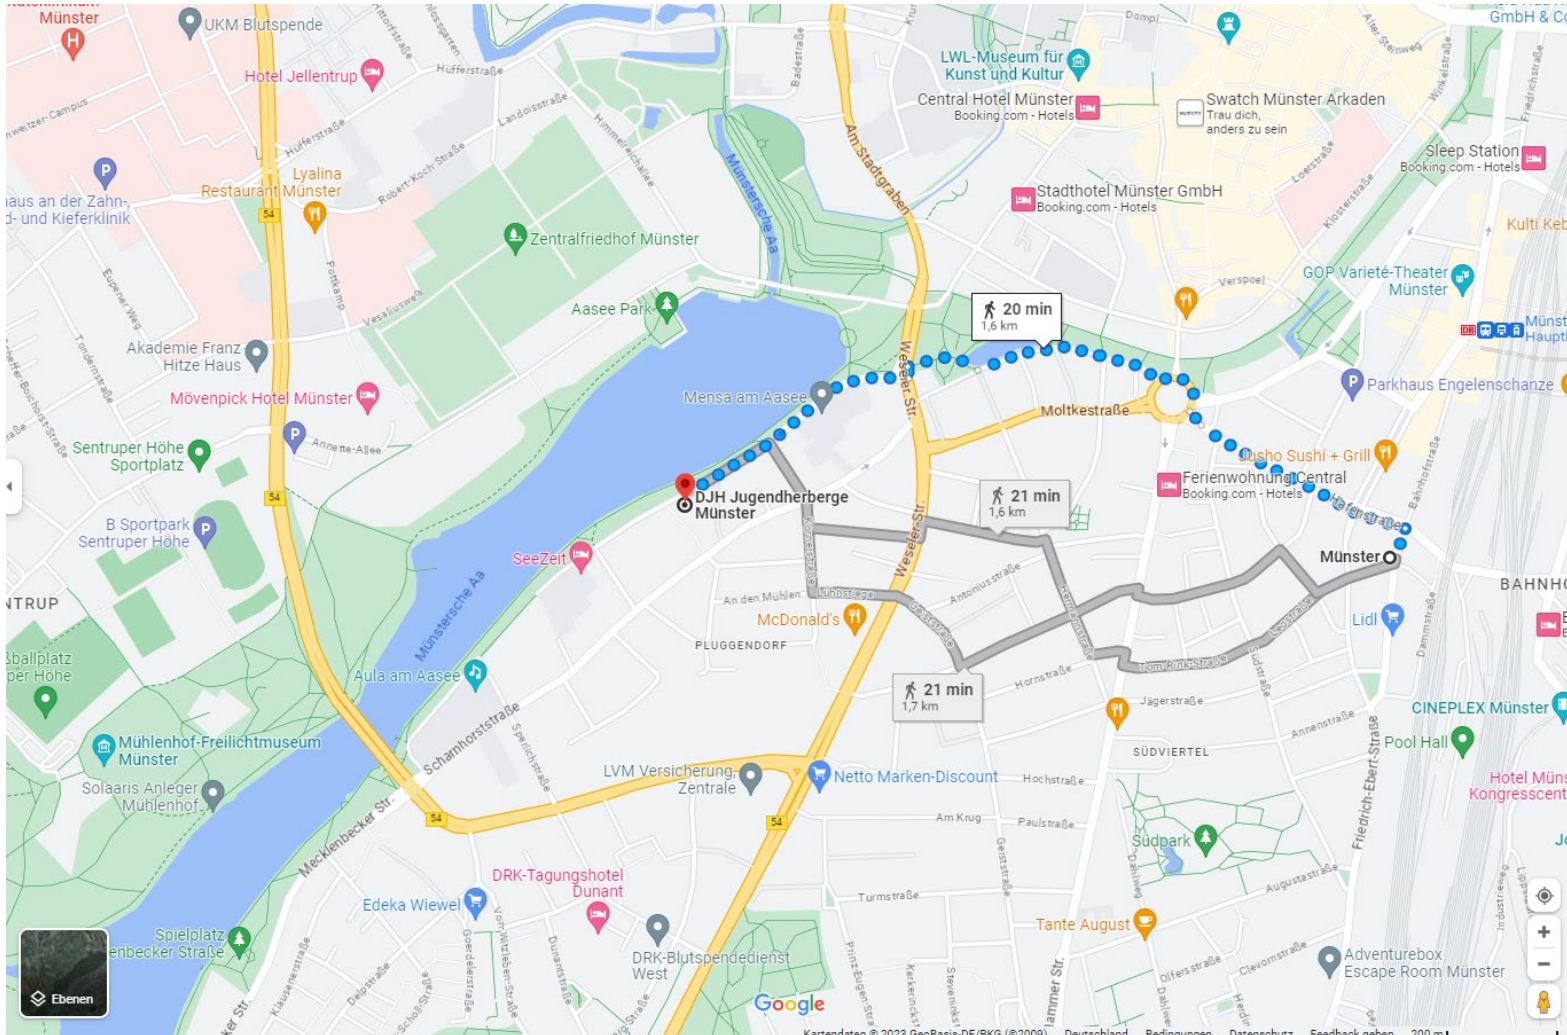

Jugendgästehaus Aasee

Address: Jugendgästehaus Aasee
Bismarckallee 31
48151 Münster
Email: jgh-muenster@djh-wl.de
Tel.: +49(251)530 280/Fax: +49(251)530 28 50

Reserved (for guests up to and including 26 yrs):
8 standard twin rooms with breakfast: **44,80 €/day** or halfboard: **61,00€/day**
5 comfort twin rooms with breakfast: **53,50/day** or halfboard: **63,20/day**

Distance by feet: Münster main station to Jugendgästehaus: 1.6 km (20 min)

Distance by feet from Jugendgästehaus to venue: 1.9 km (25 min)

Canisiushaus

Adress: Canisiushaus Münster
Canisiusweg 23
48151 Münster
Email: info@canisianer.de
Tel.: +49(251)777680

Distance by feet from Münster main station to Canisiushaus: 3.6 km (45 min); There are also bus lines available.

Distance by feet from Canisiushaus to venue: 2.8 km (36 min). There are also bus lines available